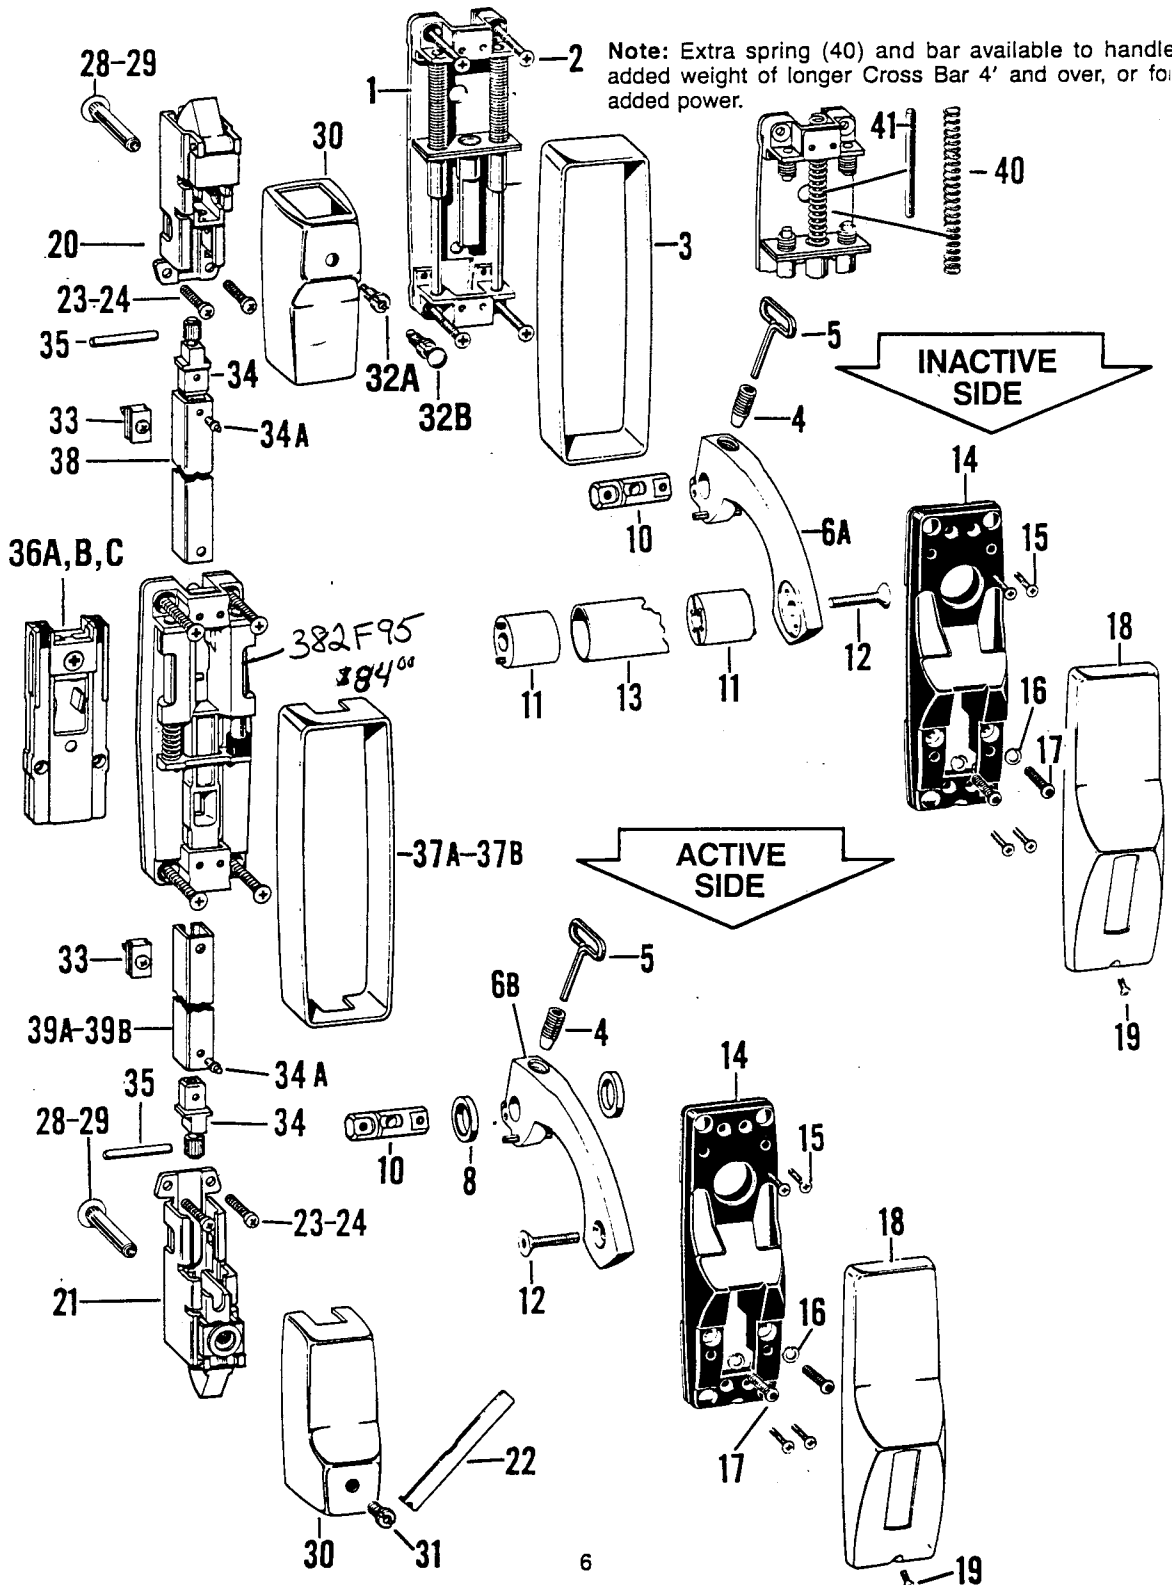

CORBIN RUSSWIN 3100 VERTICAL ROD

ROBERT BROOKE & ASSOCIATES

CALL: 1-800-642-2403 FAX: 1-800-642-2406 ASK FOR: GREG

CORBIN RUSSWIN 3100 VERTICAL ROD
ROBERT BROOKE & ASSOCIATES

FIGURE #	PART #	DESCRIPTION
1	G306F20	BACKPLATE SUB ASSY.
2	G220F72	SCREW
3	G141F84	CASE
4	G418F28	DOGGING SCREW
5	G123F53	WRINCH
6A	G379F25	LEVER SUB ASSY RH
6B	G379F26	LEVER SUB ASSY LH
8	G147F84	WASHER
10	G433F98-8	LEVER PIVOT
11	G378F74	TENON SUB ASSY
12	G261F31	SCREW
13	G141L59	CROSS BAR
14	G434F26	TOP CASTING
15	G261F30	SCREW
16	G243F79	SPRING LOCK WASHER
17	G434F02	SCREW
18	G243F85	TOP COVER SUB ASSY
19	G254F73	SCREW
20	G392F02	TOP LATCH SUB ASSY
21	G392F11	BOTTOM LATCH SUB ASSY
22	G148F44	WRENCH
23	G264F95	SCREW
24	G174F59	SCREW
28	G209F01	SEX NUT (FOR 1 3/4" TO 2")
29	G209F02	SEX NUT (FOR 2 1/4" TO 2 1/2")
30	G398F89-2	CASE COVER
31	G148F17	RETAINING SCREW
32A	G391F99	RETAINER
32B	G148F36	PLUNGER SUB ASSY
33	G392F27	ROD GUIDE SUB ASSY
34	G362F98	ROD CONNECTOR
34A	G352F02	RIVET
35	G148F22	PIN
36	CALL	CASSETTE SB ASSY
38	G393L14X652	TOP ROD
39	G392L20X563	BOTTOM ROD
40	G148F88	SLIDE SPRING
41	G306F22	CENTER ROD