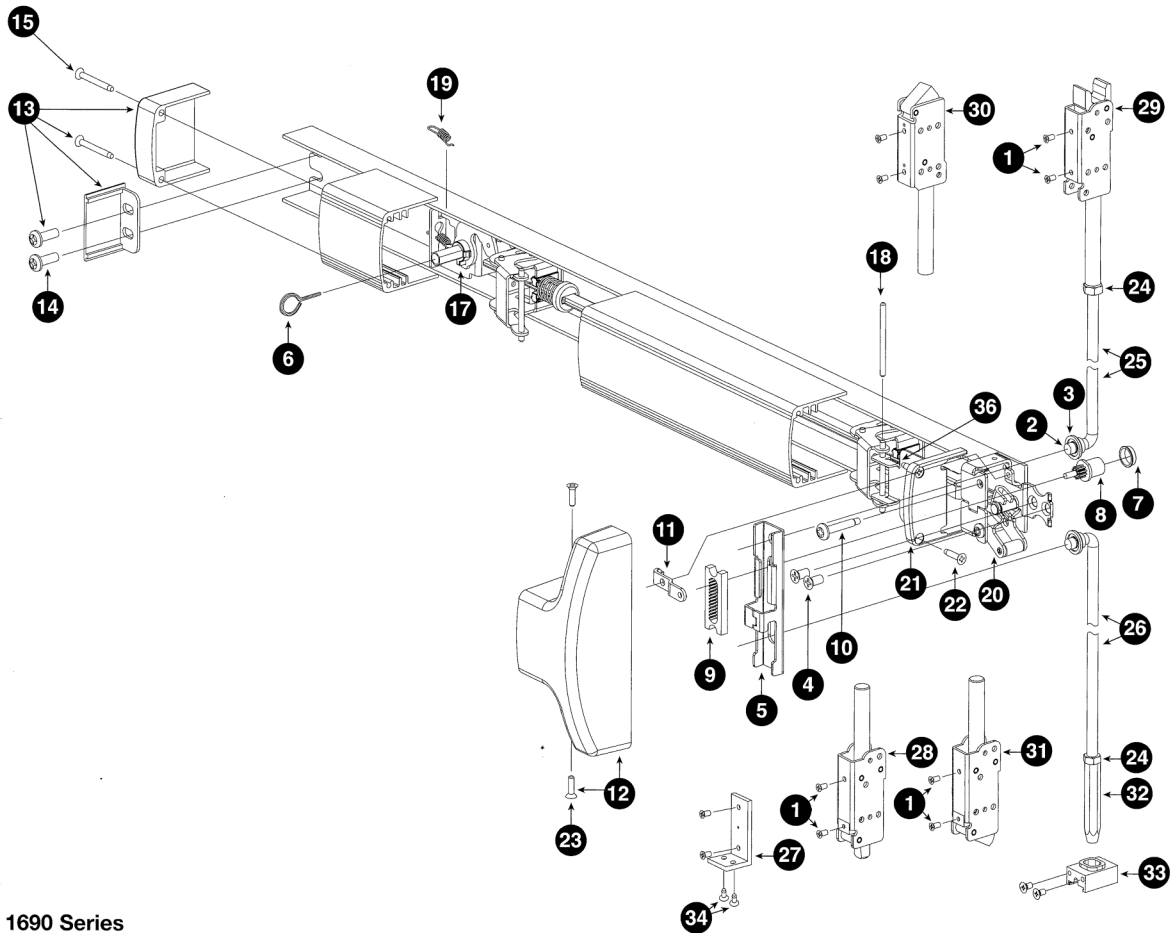

Your **ONE-STOP** Shop

Robert Brooke and Associates

1465 Axtell Dr, Ste B

Troy, Mi 48084

Phone 1-800-642-2403

Fax 1-800-642-2406

www.robertbrooke.com

1690 Parts Breakdown

Number	Our Part #	Discription	Quantity
1	GPB17	10-32 1/4" UFPHMS Screw	10
2	G199003	Bearing Bushing	1
3	G199004	Retaining Clip	1
4	GPB114	Lock Stile Mtg Screw	10
5	GPB127	Lift Bracket	1
6	88R60	Dog Screw	1
7	G199046	Cylinder Bushing	1
8	G199005	Pinion	1
9	G199035	Retractor	1
10	GPB141	Retainer Screw	10
11	GPB312	Pinion Support Bracket	1
12	GPB313	Cnter Case Cover Kit	1
13	GPB314	Hinge End Cap	1
14	GPB315	Screw	10
15	GPB316	Screw	10
16	GPB317	Screw	3
17	GPBX16	Dogging Assy	1
18	GPB322	Push Bar Pin	10
19	GPB323	Dogging Spring	1
20	GPB338	Actuator Arm Bracket Assy	1
21	GPB318	Lock Stile Push Bar End Cap	1
22	GPB345	Screw	10
23	GPB324	Screw	10
24	GPB23	Jamb Nut	10
25	GPB24	Rod	1
26	GPB25	Hex Bottom Rod	1
27	GPB54	Latch Mtg Bracket	1
28	GPB129	Bottom Latch	1
29	GPB130	Top Latch	1
30	GPB131	Top Latch	1
31	GPB132	Bottom Latch	1
32	GPB352	Hex Bottom Bolt	1
33	GPB134	Hex Rod Guide Assy	1
34	GSR33	Screw	25
35	GCA6	1690NL Cylinder Assy (parts 7-10)	1
36	GPB321	Pushbar Anchor Bracket	1

1690 Series