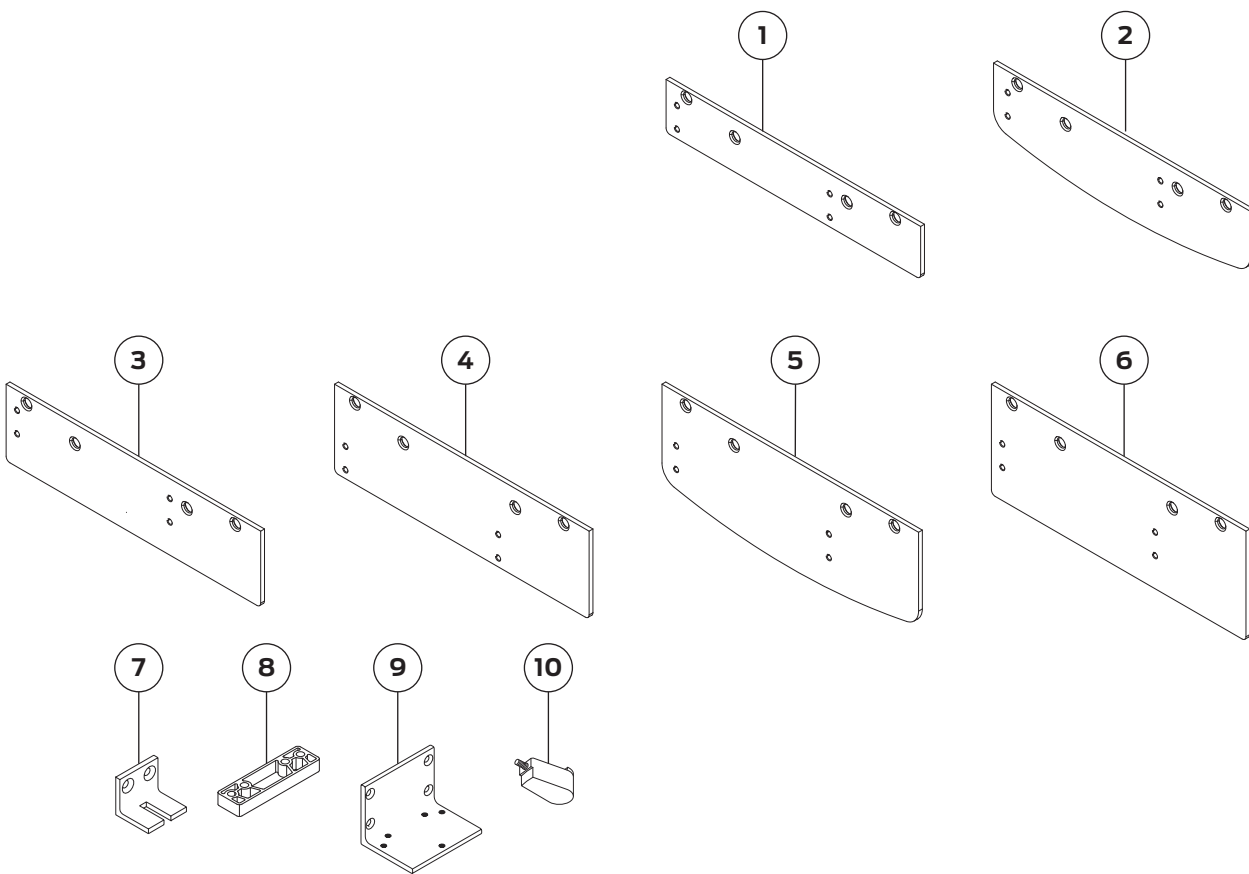

Mounting Plates

No.	Description	Part number
1	Mounting Plate (F)	1460-18
2	Mounting Plate (F)	1460-18DS
3	Mounting Plate (F)	1460-18FC
4	Mounting Plate (F)	1460-18PA
5	Mounting Plate (F)	1460-18PADS

No.	Description	Part number
6	Mounting Plate (F)	1460-18PAFC
7	CUSH Shoe Support (F)	1460-30
8	Blade Stop Spacer (F)	1460-61
9	Flush Panel Adaptor (F)	1460-419
10	SC Block (incl. -58 & 80G)	1460-3080

Please specify finish (F), size (S), hand (H), & voltage (V) where indicated. See the latest edition of the LCN catalog for part descriptions and specifications on many of the items shown above. List prices for items shown above can be located in the current LCN price book.