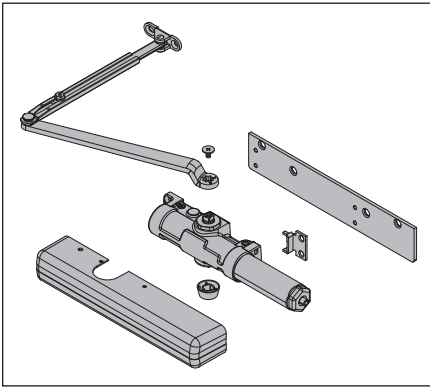

1460 Series

Regular Arm Assemblies & Parts