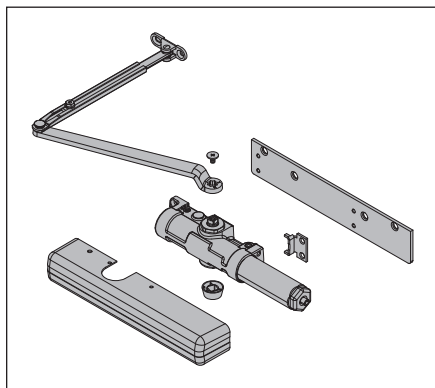

1460 Series