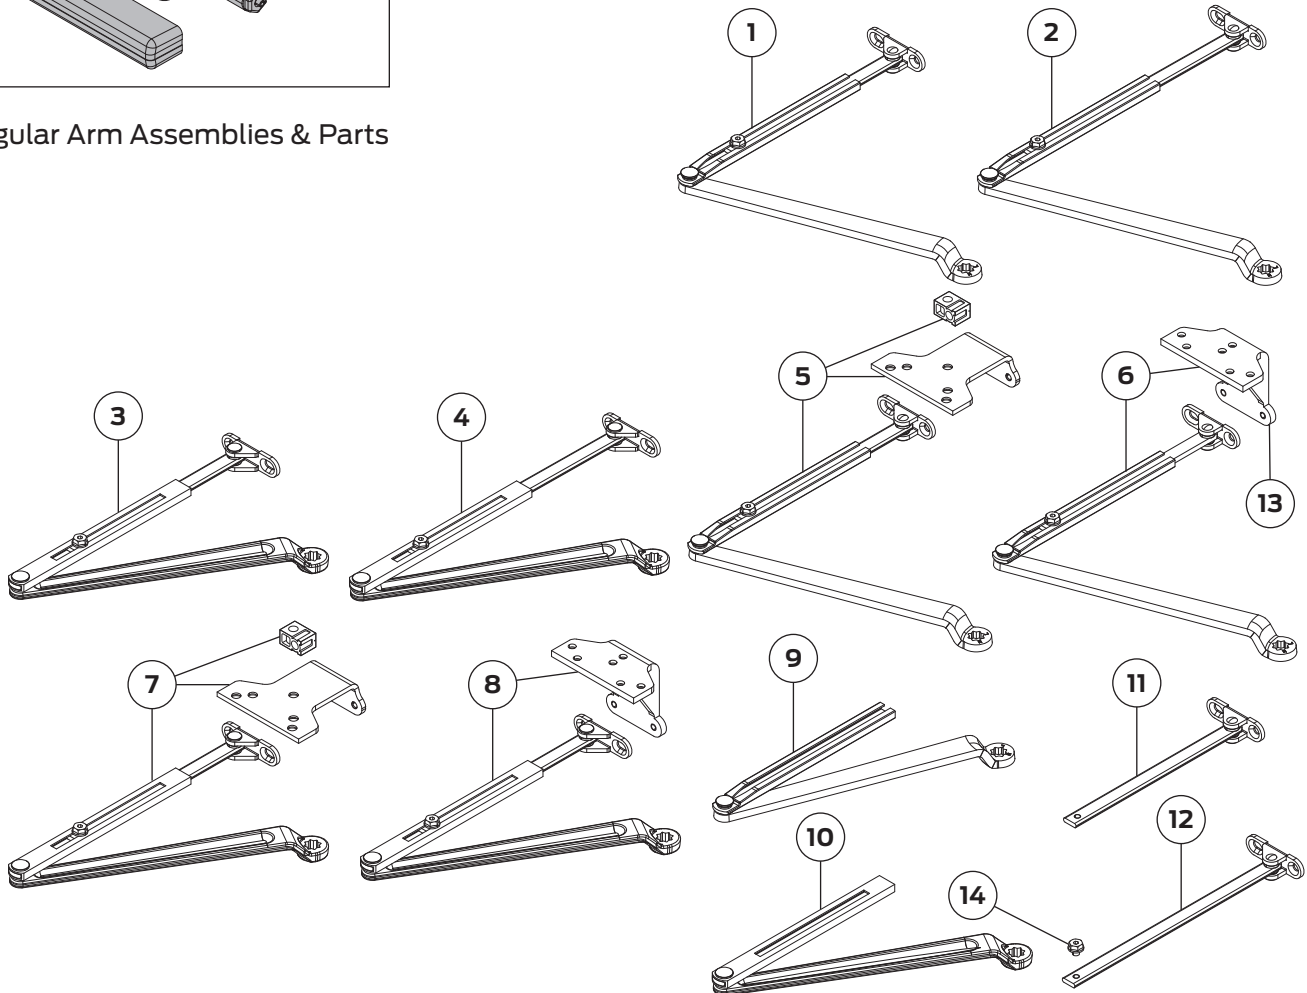

1460 Series

No.	Description	Part number
1	Reg Arm (F)	1460-3077
2	Long Arm (F)	1460-3077L
3	Heavy Duty Arm (F)	1460-3077HD
4	HD Long Arm (F)	1460-3077HD/L
5	Reg Arm w/ 62PA (F)	1460-3077/PA
6	Reg Arm w/62A (F)	1460-3077/62A
7	HD Arm w/62PA (F)	1460-3077HD/PA

No.	Description	Part number
8	HD Arm w/62A (F)	1460-3077HD/62A
9	Arm & Forearm (F)	1460-77
10	Heavy Duty Arm& Forearm (F)	1460-77HD
11	Rod & Shoe (F)	1460-79
12	Long Rod & Shoe (F)	1460-79LR
13	Auxiliary Shoe (F)	1460-62A
14	Arm Screw (F)	1460-83

Please specify finish (F), size (S), hand (H), & voltage (V) where indicated. See the latest edition of the LCN catalog for part descriptions and specifications on many of the items shown above. List prices for items shown above can be located in the current LCN price book.