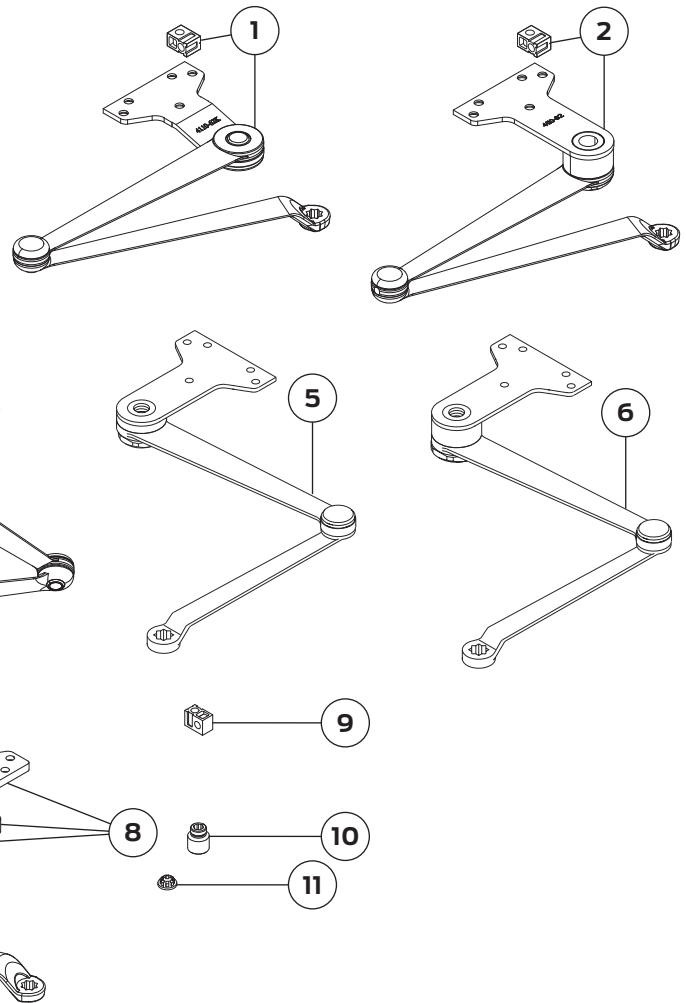

No.	Description	Part number
1	Extra Duty Arm (F)	1460-3077EDA
2	Extra Duty Arm w/ 62G (F)	1460-3077EDA/G
3	Spring CUSH (SCUSH) Arm (F)	1460-3077SCNS
4	Spring H CUSH (SHCUSH) Arm (F)	1460-3049SCNS
5	Hold Open Extra Duty Arm (F)(H)	1460-3049EDA
6	HO Extra Duty Arm w/ 62G (F)(H)	1460-3049EDA/G

No.	Description	Part number
7	CUSH Arm (F)	1460-3077CNS
8	H CUSH Arm (F)	1460-3049CNS
9	Fifth Hole Spacer	1460-201
10	Stop (F)	1260-384
11	Plug (F)	1260-124

Please specify finish (F), size (S), hand (H), & voltage (V) where indicated. See the latest edition of the LCN catalog for part descriptions and specifications on many of the items shown above. List prices for items shown above can be located in the current LCN price book.