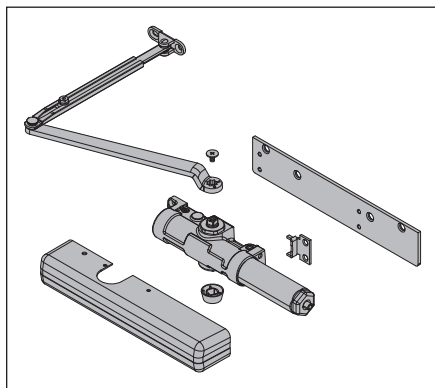

1460 Series

Hold Open Arm Assemblies & Parts