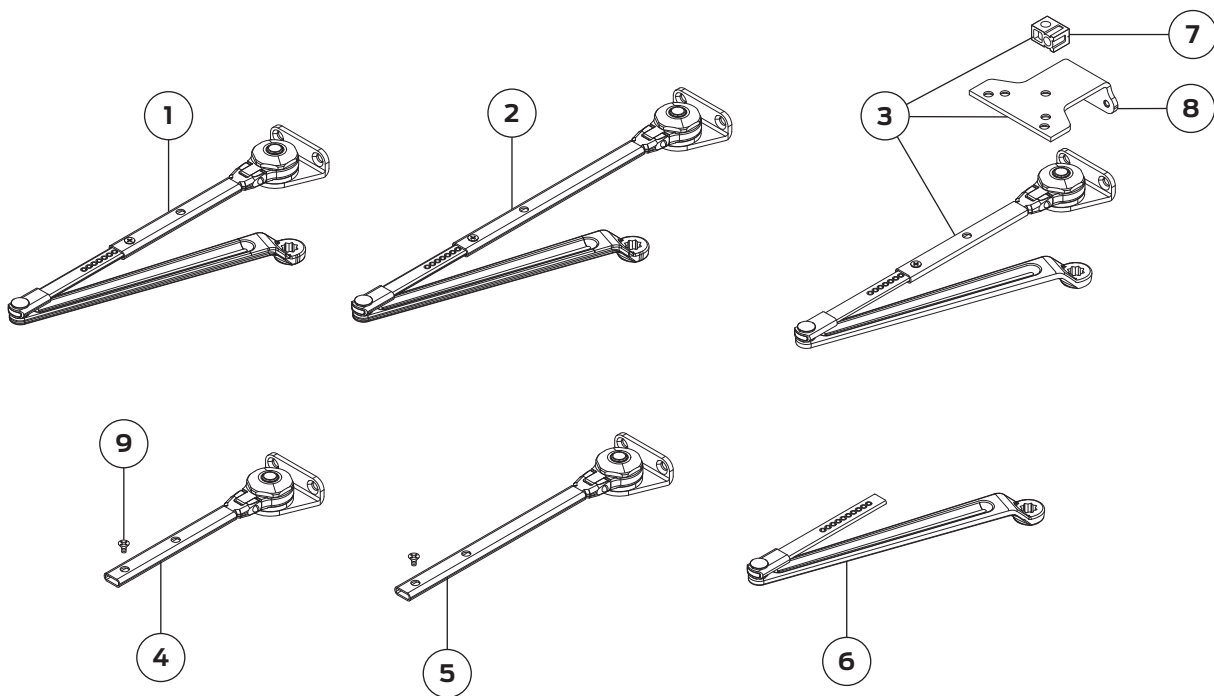

No.	Description	Part number
1	Hold Open Arm (F)	1460-3049
2	Hold Open Long Arm (F)	1460-3049L
3	Hold Open Arm w/ PA (F)	1460-3049/PA
4	HO Head & Tube Assembly (F)	1460-3048
5	HO Head & Long Tube Assembly (F)	1460-3048L

No.	Description	Part number
6	HO Main Arm & Rod (F)	1460-49
7	Fifth Screw Spacer (F)	1460-201
8	Parallel Arm Shoe (F)	1460-62PA
9	H Arm Screw (F)	1460-83H

Please specify finish (F), size (S), hand (H), & voltage (V) where indicated. See the latest edition of the LCN catalog for part descriptions and specifications on many of the items shown above. List prices for items shown above can be located in the current LCN price book.