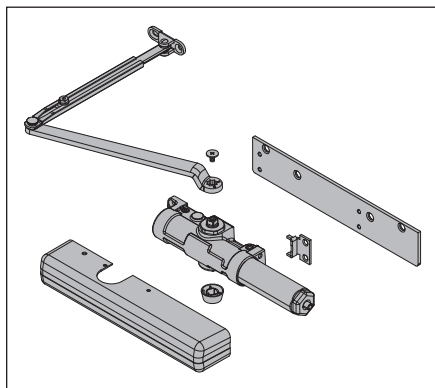

1460 Series

Cylinder & Cover Parts

No.	Description	Part number
1	Cylinder Assembly (F)	1461-3071
1	Cylinder Assembly w/ Delay (F)	1461-3071DEL
2	Standard Cover (F)	1460-72
3	Designer Series Cover (F)	1460-72DS1
4	Full Cover (F)	1460-72FC
5	Arm Screw (F)	1460-159
6	Mounting Bracket (F)	1460-30A
7	Shaft Cover (F)	1460-146

No.	Description	Part number
8	Adaptor Kit (Not Shown)	1460-3373
9	Screw Pack (Not Shown) (F)	1460-SRT
10	Screw Pack (Not Shown) (F)	1460-TBSRT
11	Screw Pack (Not Shown) (F)	1460-WMS
12	Screw Pack (Not Shown) (F)	1460-TBWMS
13	Screw Pack (Not Shown) (F)	1460-TORX
14	Screw Pack (Not Shown) (F)	1460-TBTRX

Please specify finish (F), size (S), hand (H), & voltage (V) where indicated. See the latest edition of the LCN catalog for part descriptions and specifications on many of the items shown above. List prices for items shown above can be located in the current LCN price book.

No.	Description	Part number
8	HD Arm w/62A (F)	1460-3077HD/62A
9	Arm & Forearm (F)	1460-77
10	Heavy Duty Arm& Forearm (F)	1460-77HD
11	Rod & Shoe (F)	1460-79
12	Long Rod & Shoe (F)	1460-79LR
13	Auxiliary Shoe (F)	1460-62A
14	Arm Screw (F)	1460-83