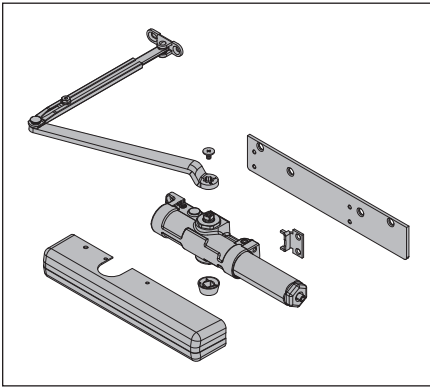

1460 Series

Extra Duty and CUSH Arm Assemblies & Parts