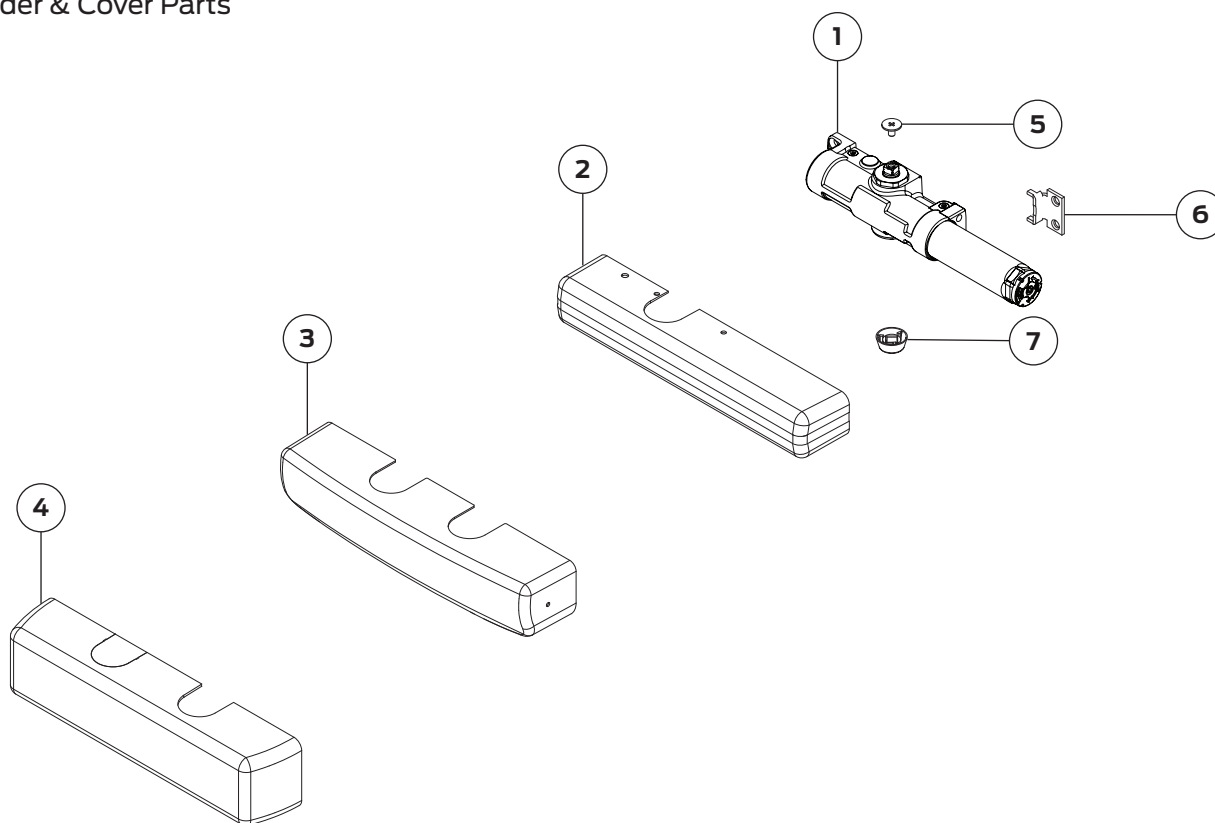

1460 Series

Cylinder & Cover Parts

No.	Description	Part number
1	Cylinder Assembly (F)	1461-3071
1	Cylinder Assembly w/ Delay (F)	1461-3071DEL
2	Standard Cover (F)	1460-72
3	Designer Series Cover (F)	1460-72DS1
4	Full Cover (F)	1460-72FC
5	Arm Screw (F)	1460-159
6	Mounting Bracket (F)	1460-30A
7	Shaft Cover (F)	1460-146